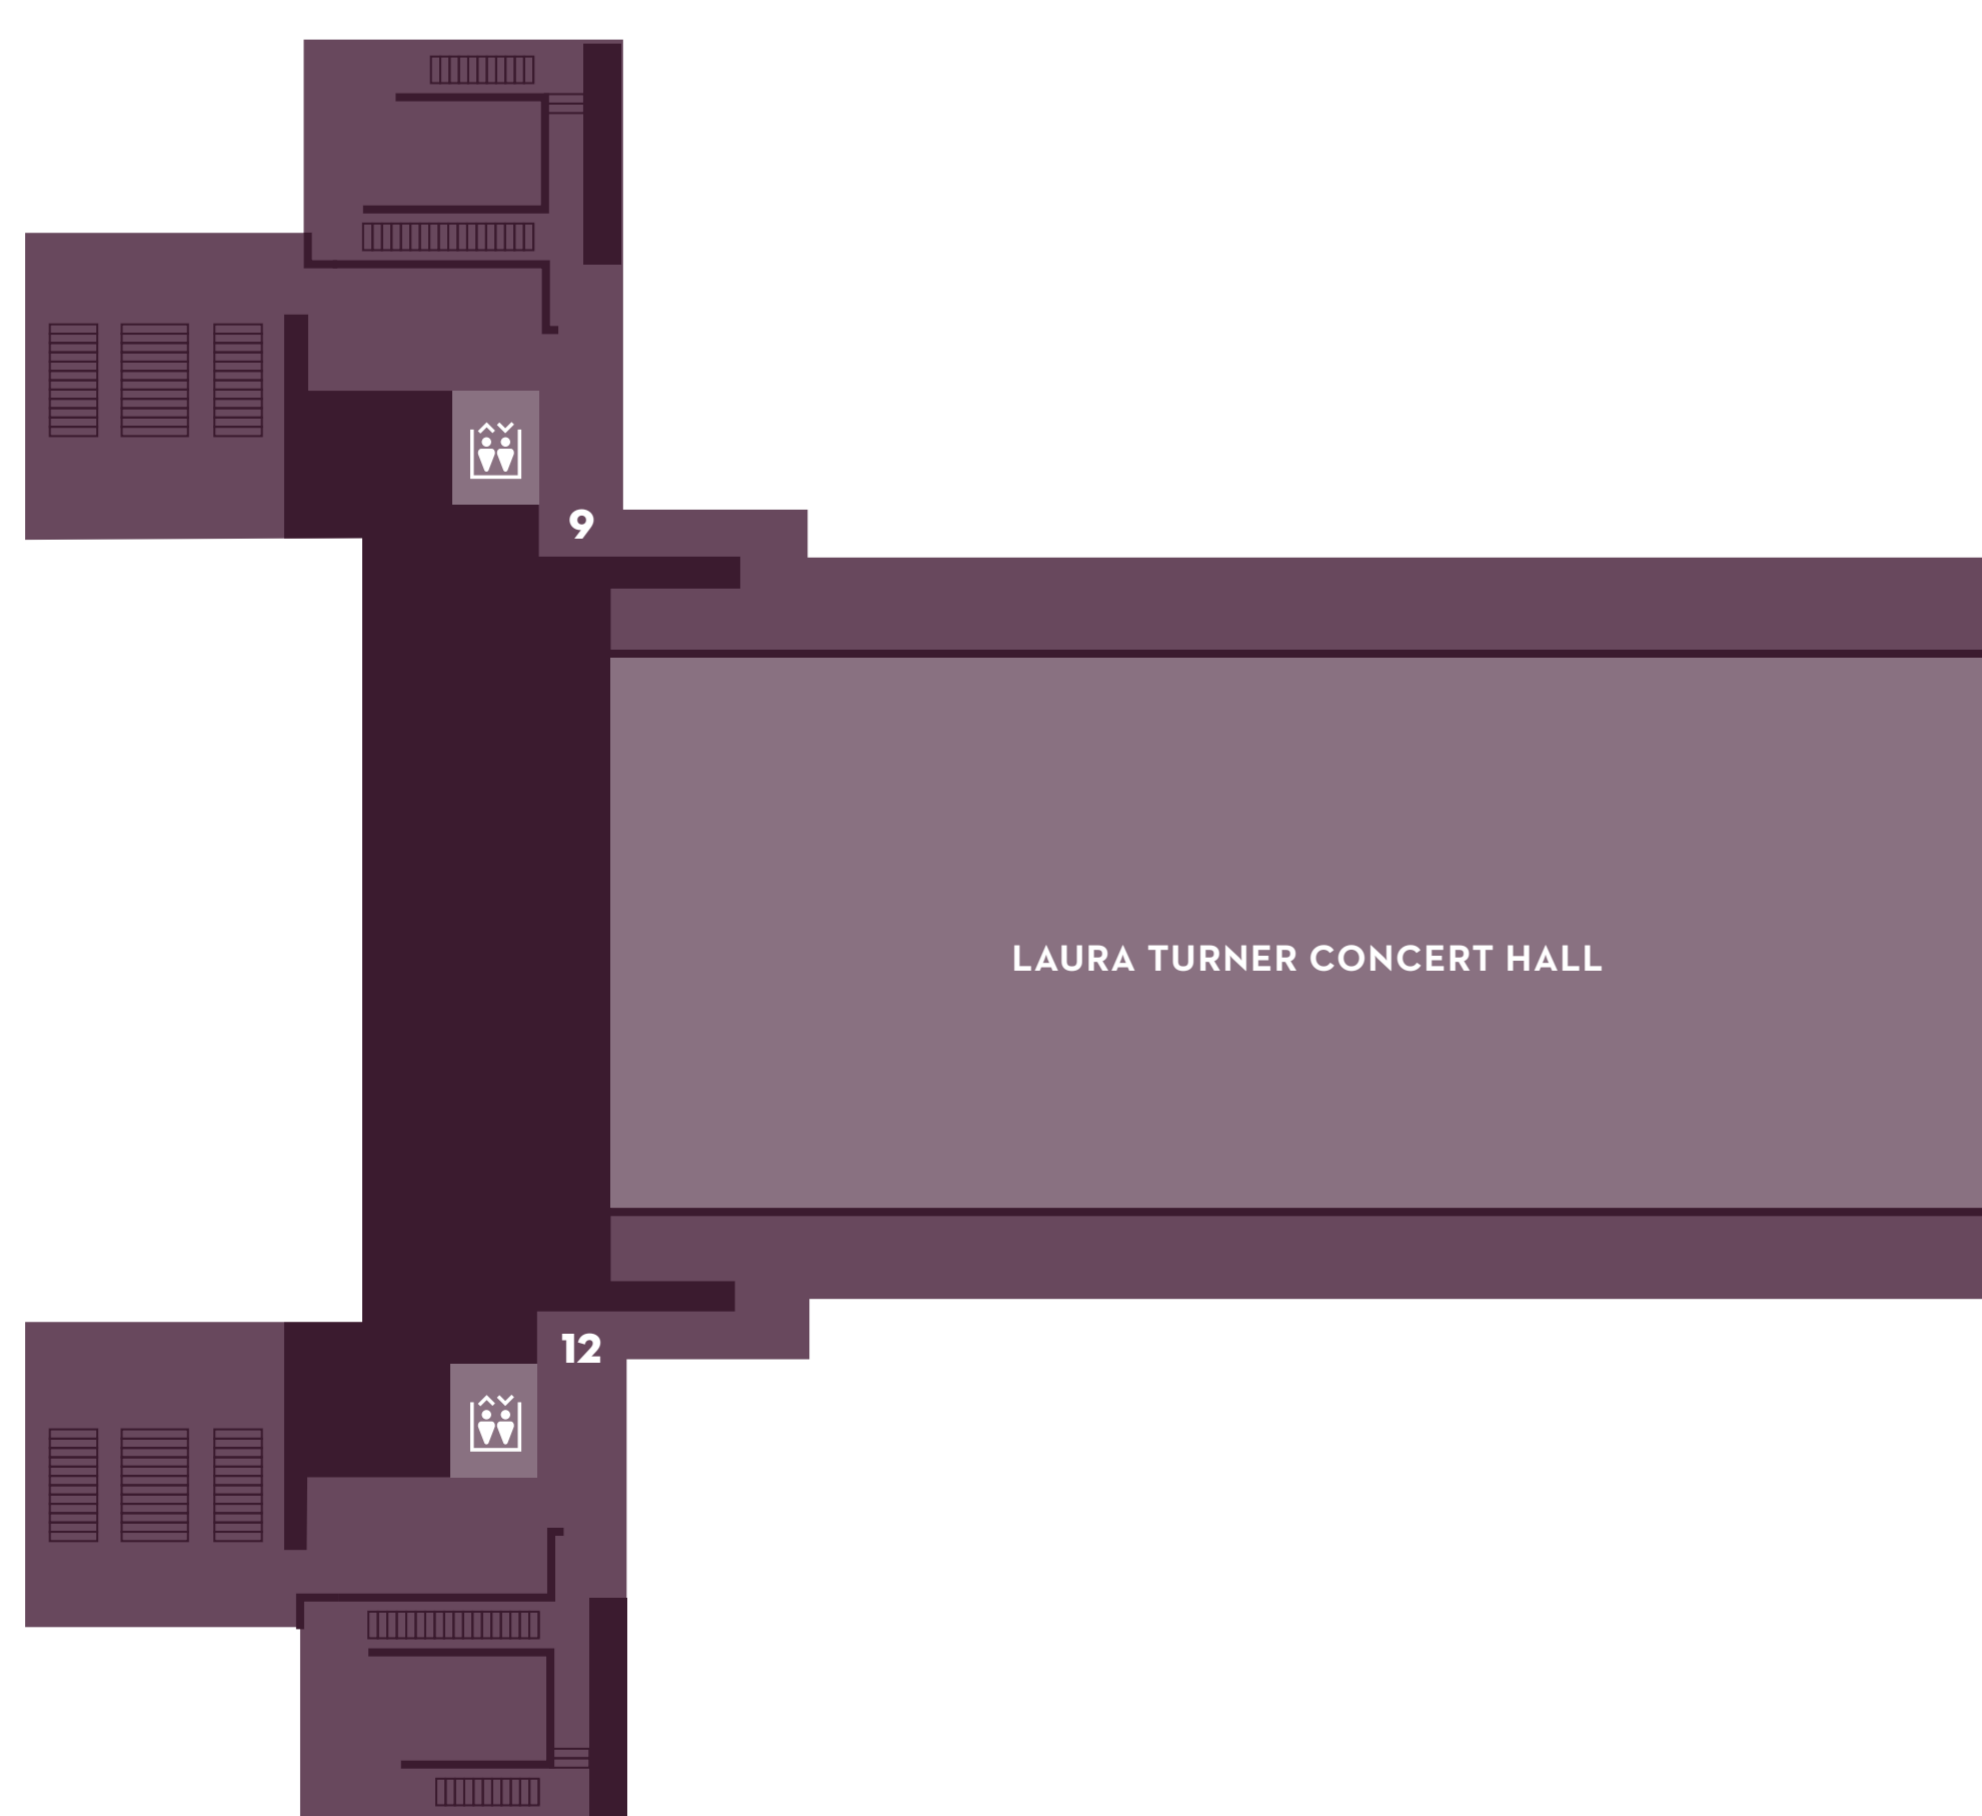

OE ORCHESTRA EAST

DOOR 1
EAST LOBBY

OL ORCHESTRA & LOGE

DOORS 2 & 3
LOGE BOXES 7-12
MAIN LOBBY
CONCIERGE

OW ORCHESTRA WEST

DOOR 4
WEST LOBBY
CAFE
SYMPHONY STORE
BOX OFFICE
COURTYARD

- Cafe
- Gift Shop
- Bar
- Concierge
- Restroom
- Elevator
- Stairs

FE FOUNDERS EAST

DOOR 5
FOUNDERS BOXES 14-27
BOARD ROOM

FC FOUNDERS CIRCLE

DOORS 6 & 7

FW FOUNDERS WEST

DOOR 8
FOUNDERS BOXES 28-41
FOUNDERS HALL
GREEN ROOM

- Bar
- Restroom (Accessible)
- Elevator
- Stairs

BW BALCONY EAST

DOOR 9

BW BALCONY WEST

DOOR 12

- Elevator
- Stairs

BL BALCONY LOBBY

DOORS 10 & 11

- Bar
- Restroom
- Accessible/Family Restroom
- Elevator
- Stairs