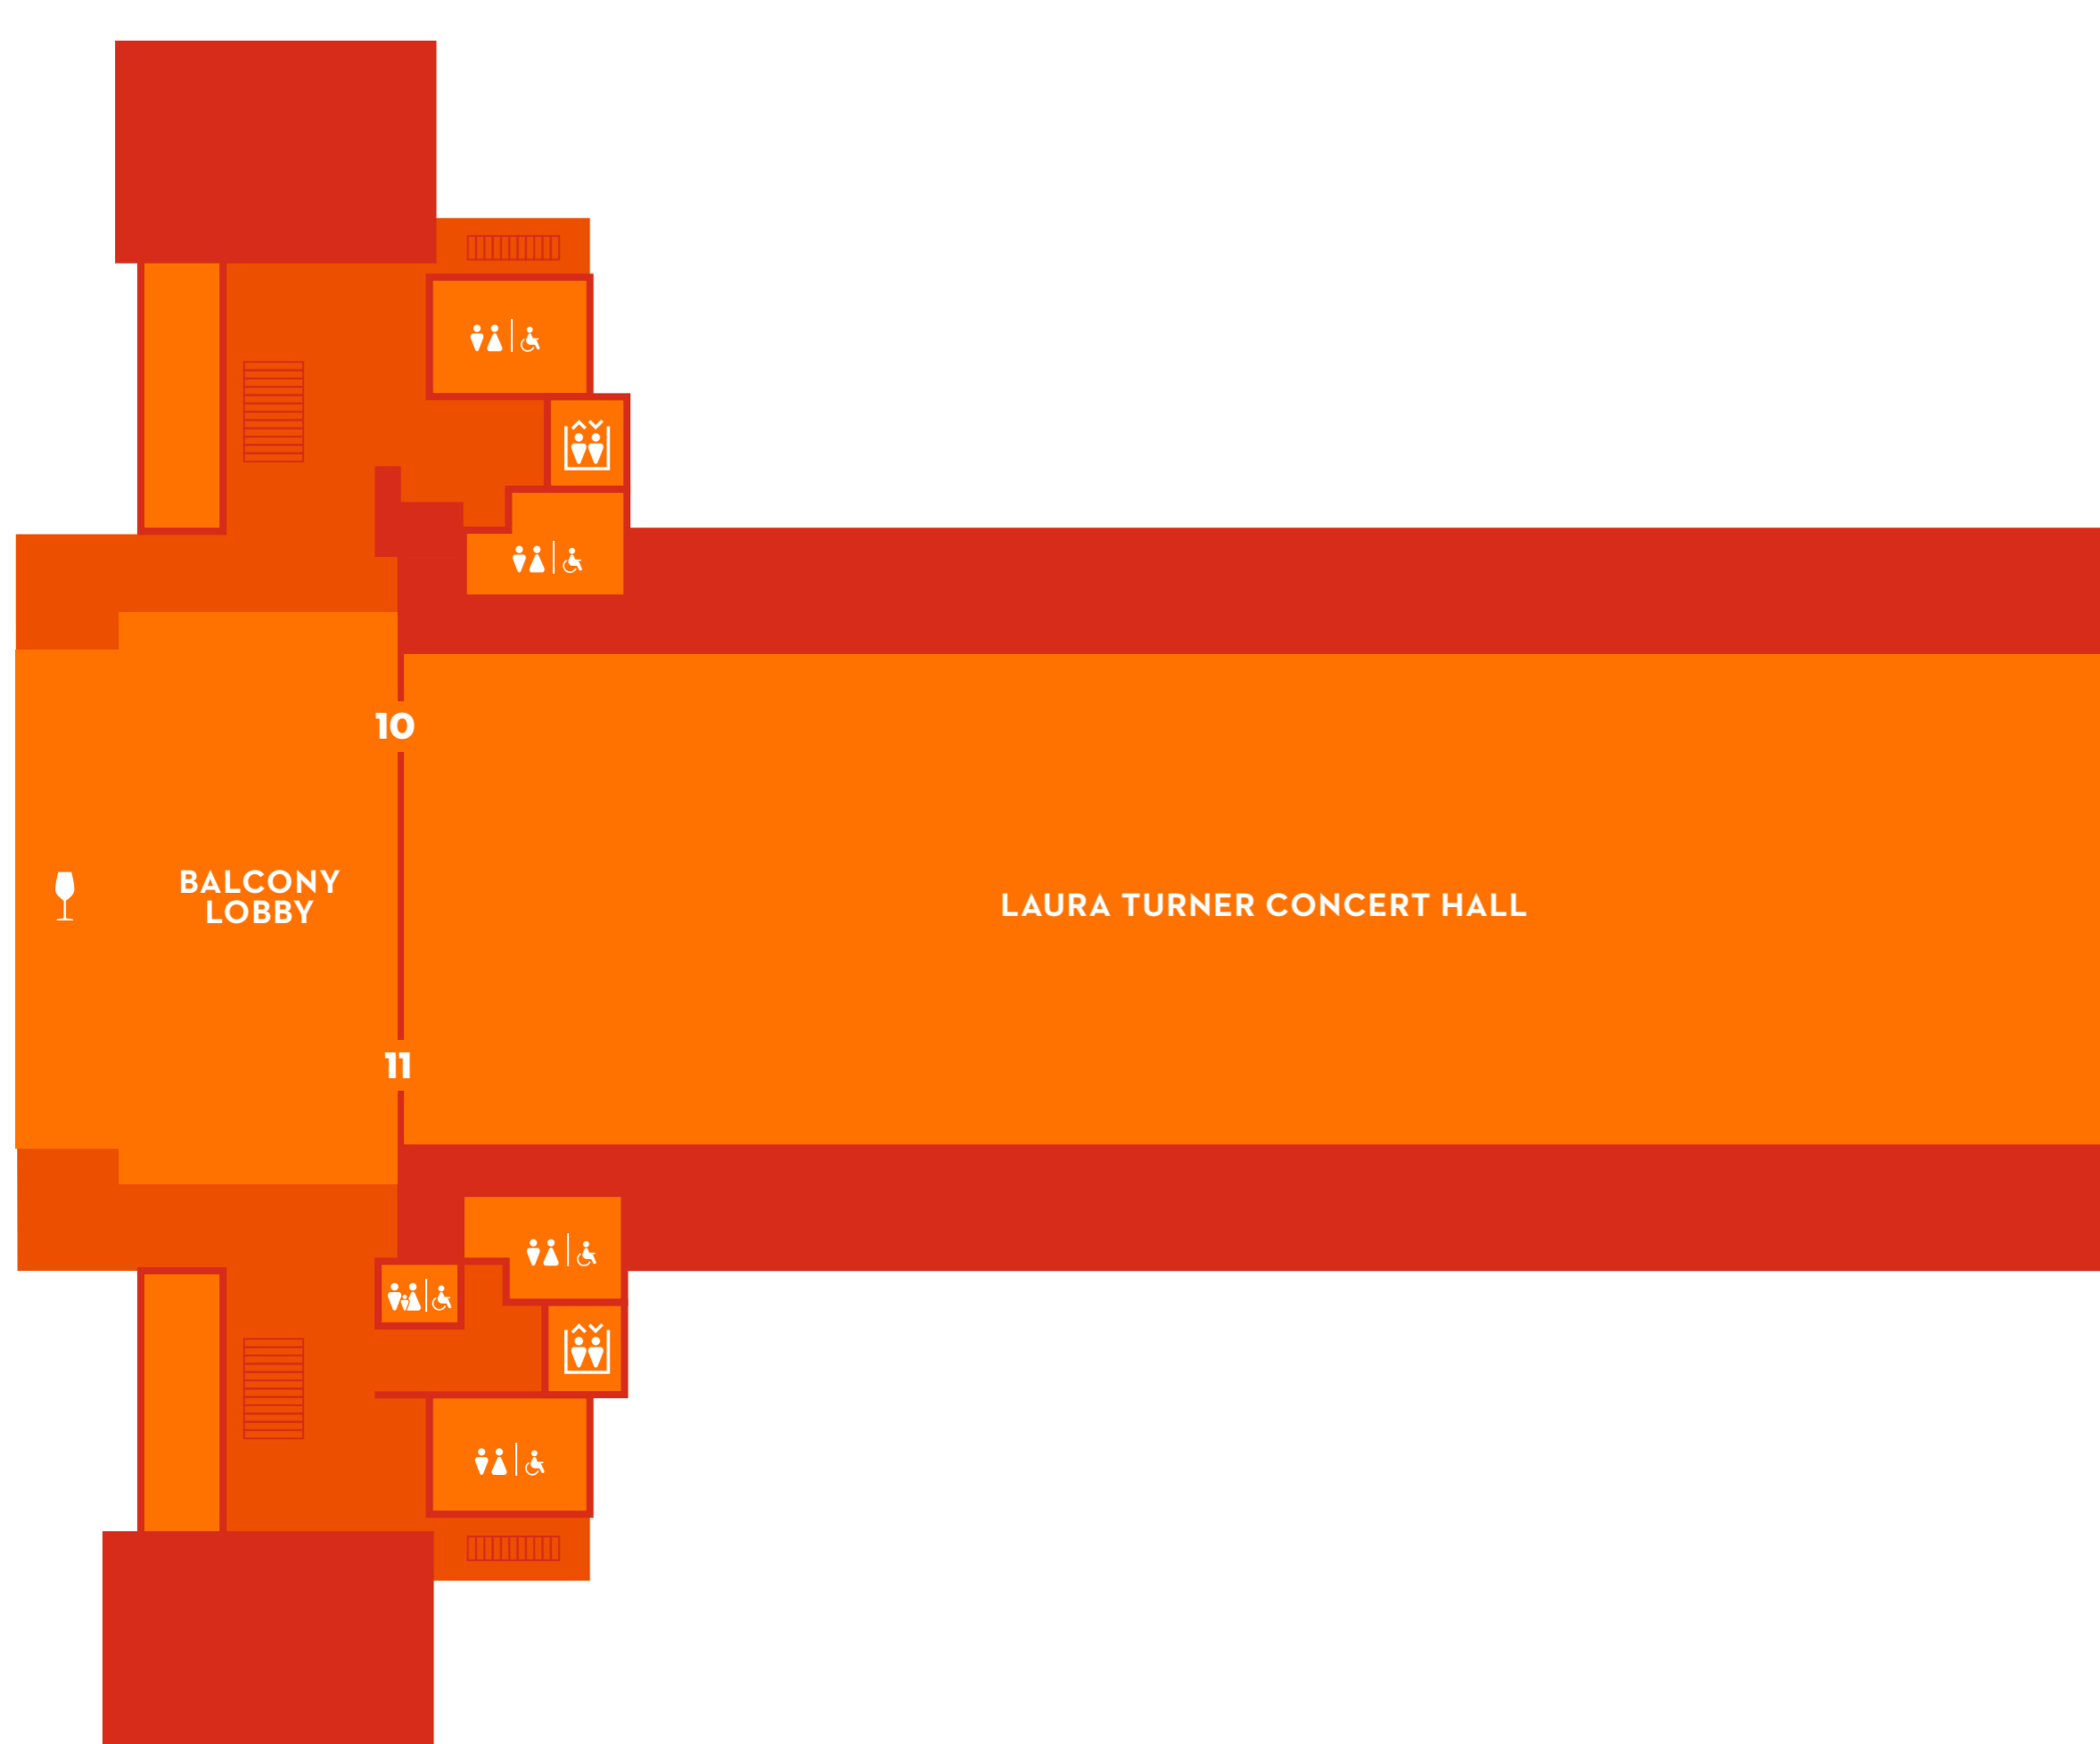

OE ORCHESTRA EAST

DOOR 1
EAST LOBBY

OL ORCHESTRA & LOGE

DOORS 2 & 3
LOGE BOXES 7-12
MAIN LOBBY
CONCIERGE

OW ORCHESTRA WEST

DOOR 4
WEST LOBBY
CAFE
SYMPHONY STORE
BOX OFFICE
COURTYARD

- Cafe
- Gift Shop
- Bar
- Concierge
- Restroom
- Elevator
- Stairs

FE FOUNDERS EAST

DOOR 5
FOUNDERS BOXES 14-27
BOARD ROOM

FC FOUNDERS CIRCLE

DOORS 6 & 7

FW FOUNDERS WEST

DOOR 8
FOUNDERS BOXES 28-41
FOUNDERS HALL
GREEN ROOM

- Bar
- Restroom (Accessible)
- Elevator
- Stairs

BW BALCONY EAST

DOOR 9

BW BALCONY WEST

DOOR 12

- Elevator
- Stairs

BL BALCONY LOBBY

DOORS 10 & 11

- Bar
- Restroom
- Accessible/Family Restroom
- Elevator
- Stairs