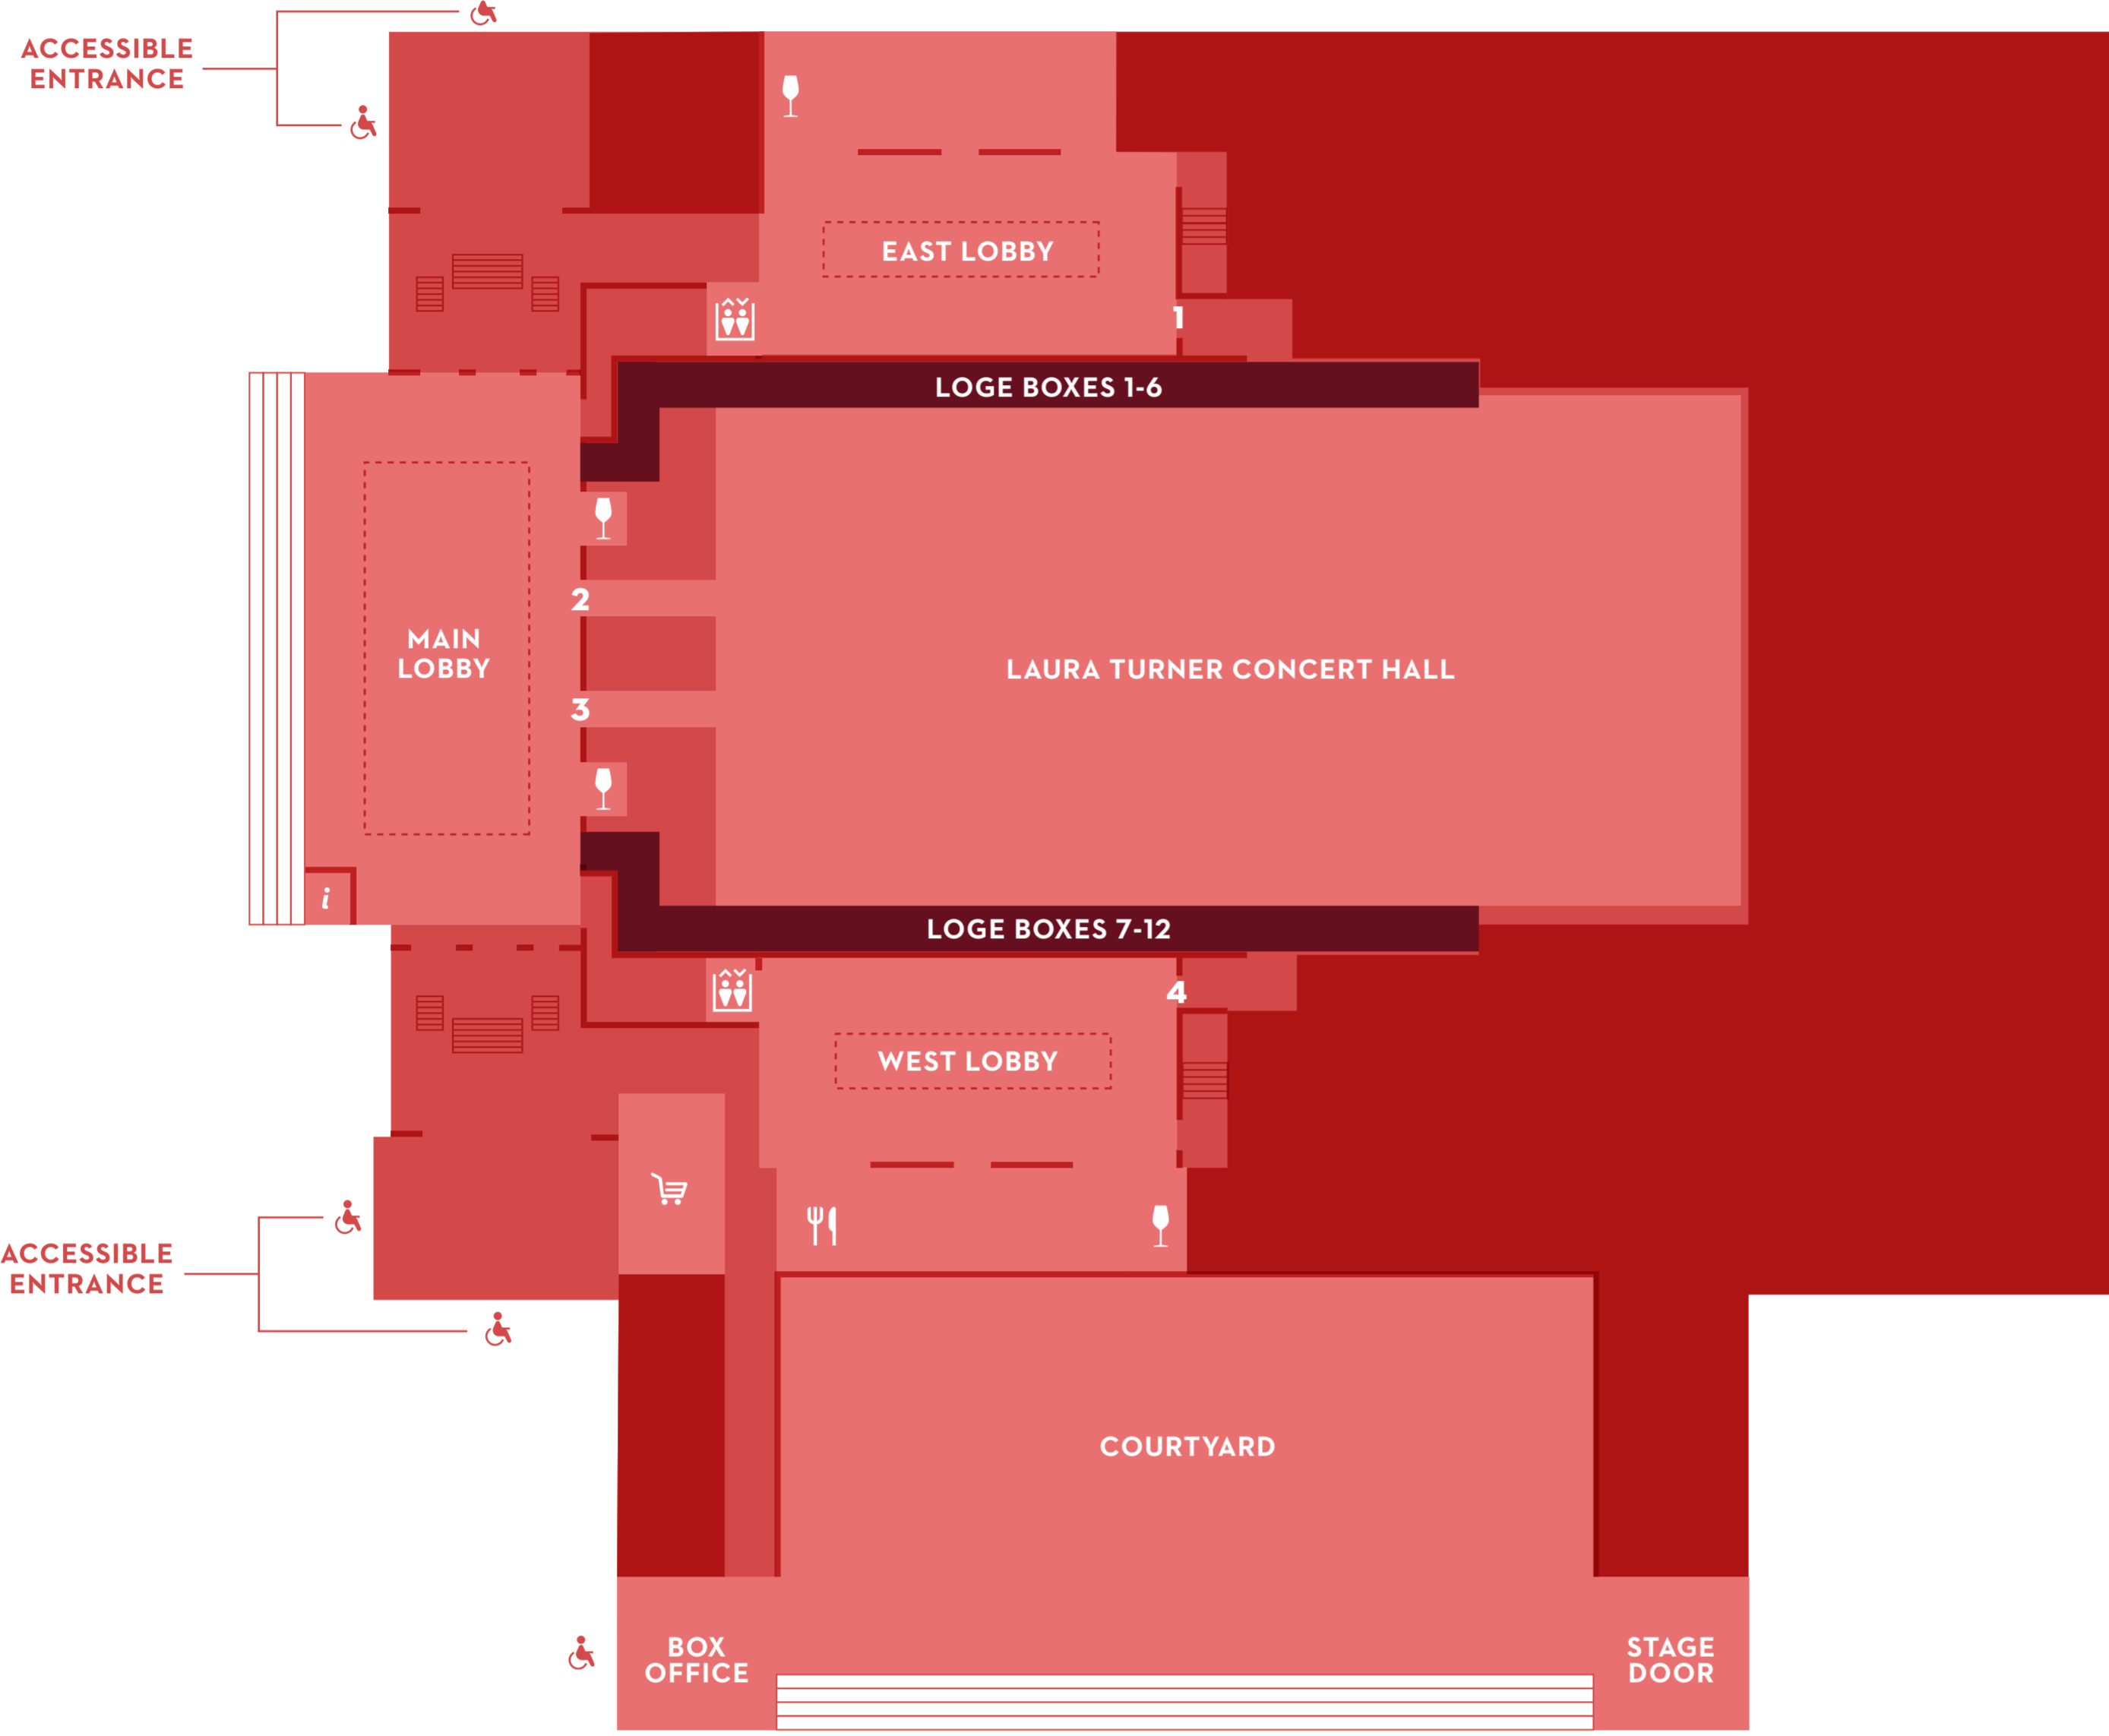

SCHERMERHORN SYMPHONY CENTER BUILDING MAP

1 Symphony Place

Contact Us: NashvilleSymphony.org | info@nashvillesymphony.org | 615.687.6400

LL LOUNGE LEVEL

COAT CHECK
RESTROOMS
EAST ELEVATOR
WEST ELEVATOR

- Restroom
- Accessible/Family Restroom
- Coat Check
- Elevator
- Stairs

OE ORCHESTRA EAST

DOOR 1
EAST LOBBY

OL ORCHESTRA & LOGE

DOORS 2 & 3
LOGE BOXES 7-12
MAIN LOBBY
CONCIERGE

OW ORCHESTRA WEST

DOOR 4
WEST LOBBY
CAFE
SYMPHONY STORE
BOX OFFICE
COURTYARD

- Cafe
- Gift Shop
- Bar
- Concierge
- Restroom
- Elevator
- Stairs

FE FOUNDERS EAST

DOOR 5
FOUNDERS BOXES 14-27
BOARD ROOM

FC FOUNDERS CIRCLE

DOORS 6 & 7

FW FOUNDERS WEST

DOOR 8
FOUNDERS BOXES 28-41
FOUNDERS HALL
GREEN ROOM

- Bar
- Restroom (Accessible)
- Elevator
- Stairs

BW BALCONY EAST

DOOR 9

BW BALCONY WEST

DOOR 12

- Elevator
- Stairs

BL BALCONY LOBBY

DOORS 10 & 11

- Bar
- Restroom
- Accessible/Family Restroom
- Elevator
- Stairs