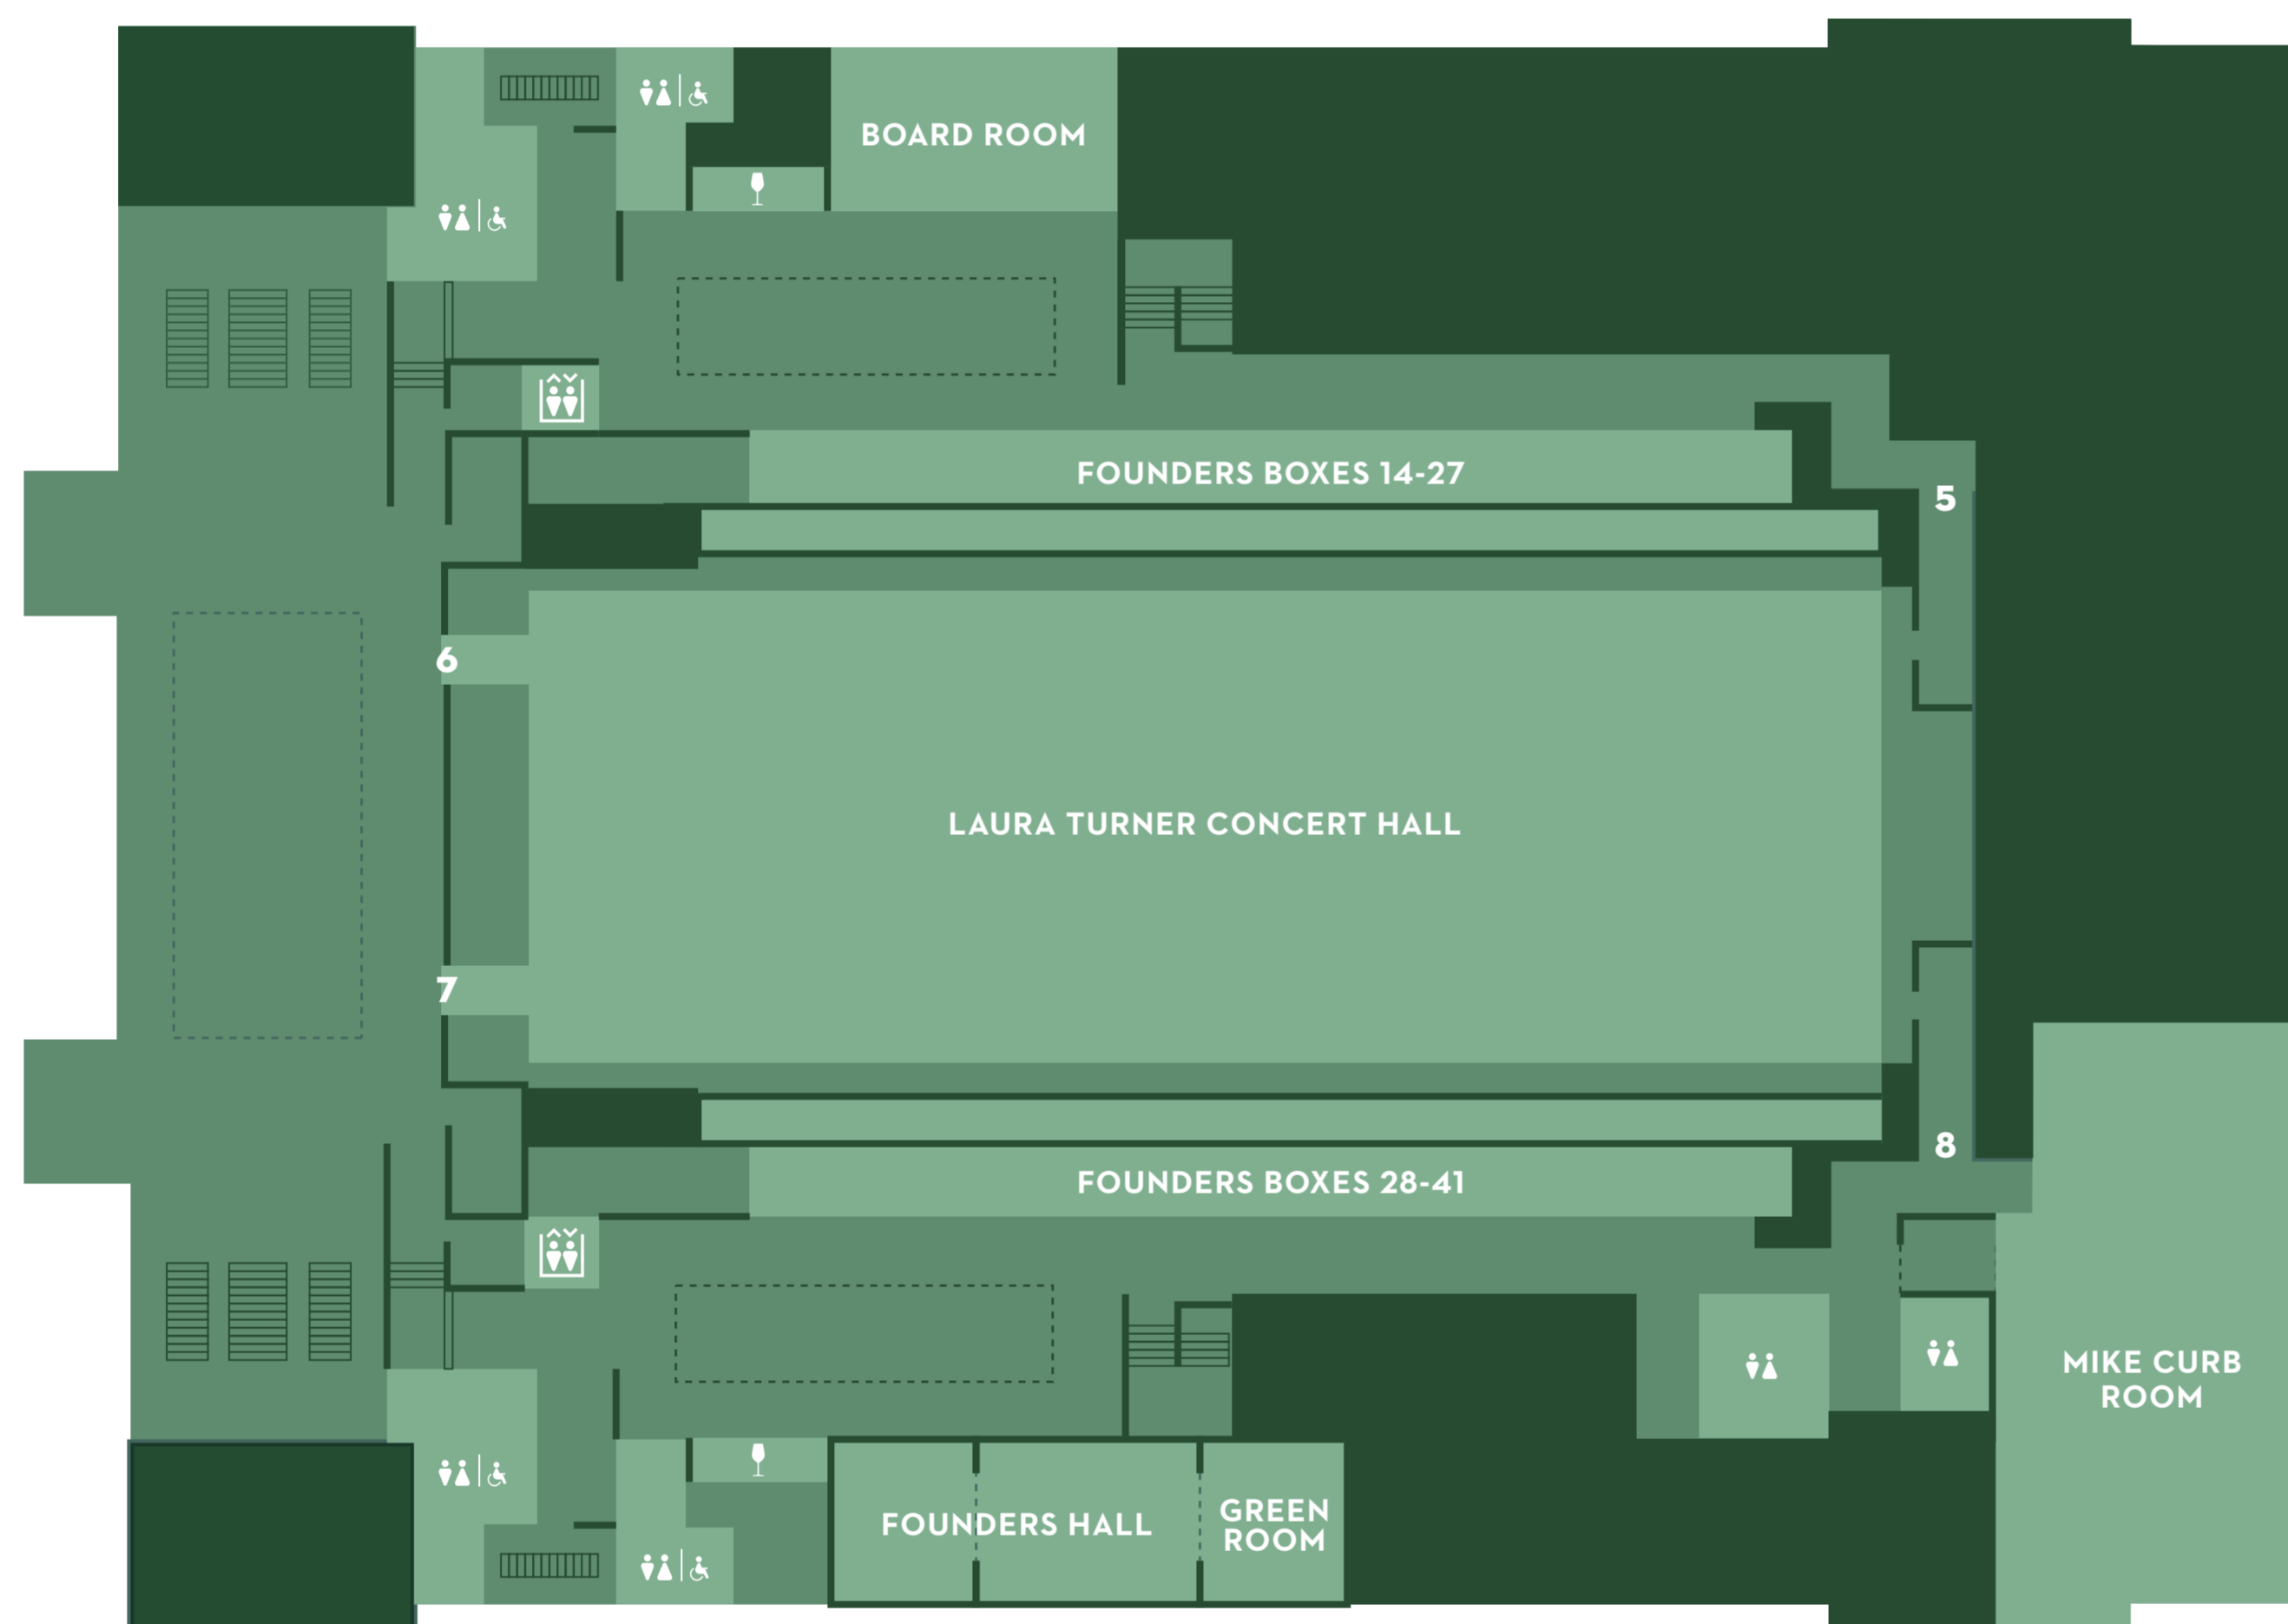

OE ORCHESTRA EAST

DOOR 1
EAST LOBBY

OL ORCHESTRA & LOGE

DOORS 2 & 3
LOGE BOXES 7-12
MAIN LOBBY
CONCIERGE

OW ORCHESTRA WEST

DOOR 4
WEST LOBBY
CAFE
SYMPHONY STORE
BOX OFFICE
COURTYARD

- Cafe
- Gift Shop
- Bar
- Concierge
- Restroom
- Elevator
- Stairs

FE FOUNDERS EAST

DOOR 5
FOUNDERS BOXES 14-27
BOARD ROOM

FC FOUNDERS CIRCLE

DOORS 6 & 7

FW FOUNDERS WEST

DOOR 8
FOUNDERS BOXES 28-41
FOUNDERS HALL
GREEN ROOM

- Bar
- Restroom (Accessible)
- Elevator
- Stairs

BW BALCONY EAST

DOOR 9

BW BALCONY WEST

DOOR 12

- Elevator
- Stairs

BL BALCONY LOBBY

DOORS 10 & 11

- Bar
- Restroom
- Accessible/Family Restroom
- Elevator
- Stairs