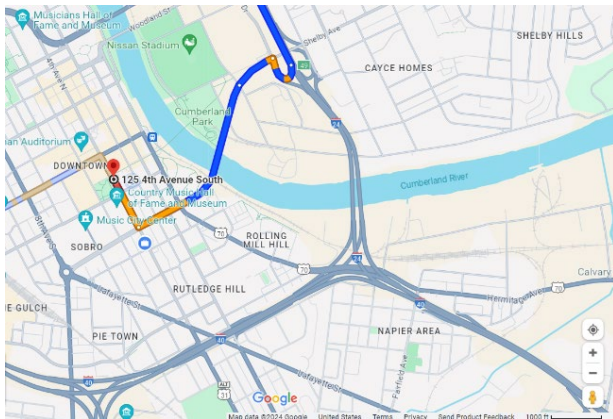

NashvilleSymphony
SchermerhornSymphonyCenter

Bus Driving Directions

From Interstate: All interstates (I-65, I-40, I-24) connect to the downtown area.

Please avoid Broadway by all means!

If traveling from the South, East, or West, take Exit 210C and turn heading north on 2nd Ave. Turn left on Korean Veterans Blvd. and then right on 4th Ave, and enter 1 Symphony Place by turning right at the fountain.

If traveling from the North, head south on I-24, and take Exit 49 for Korean Vets Blvd. Turn right onto Korean Vets, and travel over the bridge. Turn right on 4th Ave, and enter 1 Symphony Place by turning right at the fountain.

Please note that buses will only be permitted to enter Symphony Place from Fourth Avenue.

Students will offload buses at the front of Schermerhorn Symphony Center.