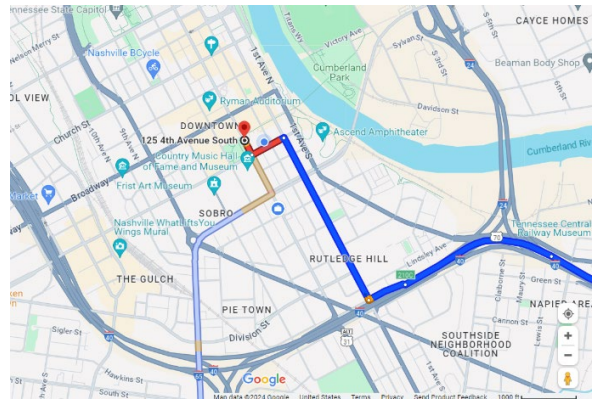

NashvilleSymphony
SchermerhornSymphonyCenter

Bus Driving Directions

From Interstate: All interstates (I-65, I-40, I-24) connect to the downtown area.

Please avoid Broadway by all means!

If traveling from the South, East, or West, take Exit 210C and turn heading north on 2nd Ave. Turn left on Korean Veterans Blvd. and then right on 4th Ave, and enter 1 Symphony Place by turning right at the fountain.

If traveling from the North, head south on I-24, and take Exit 49 for Korean Vets Blvd. Turn right onto Korean Vets, and travel over the bridge. Turn right on 4th Ave, and enter 1 Symphony Place by turning right at the fountain.

Please note that buses will only be permitted to enter Symphony Place from Fourth Avenue.

Students will offload buses at the front of Schermerhorn Symphony Center.