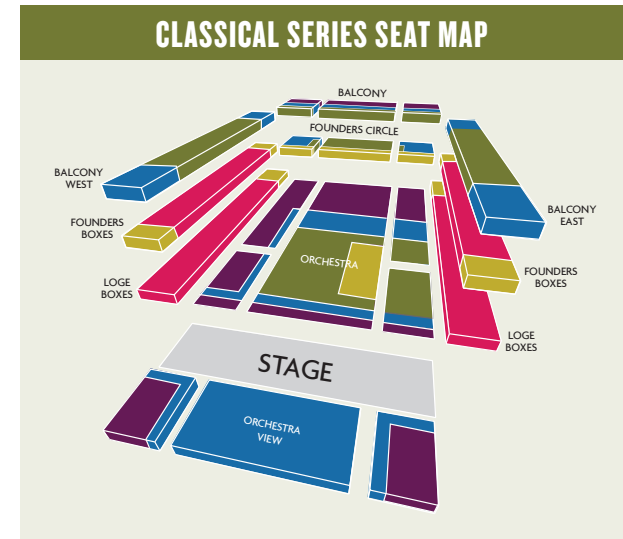

PACKAGES | SEAT MAPS

CLASSICAL SERIES	THU	HALF A FRI	HALF A SAT	HALF B FRI	HALF B SAT	FULL FRI	FULL SAT	MATINEE SUN
TIME	7:30 PM	7:30 PM	7:30 PM	7:30 PM	7:30 PM	7:30 PM	7:30 PM	2 PM
# OF CONCERTS	7	7	7	7	7	14	14	4
THE RITE OF SPRING	SEP 14	SEP 15	SEP 16			SEP 15	SEP 16	
BRAHMS, BACH, AND MONTGOMERY					SEP 30		SEP 30	OCT 1
TRIATHLON + FOUNTAINS AND PINES OF ROME		OCT 27	OCT 28			OCT 27	OCT 28	
COREA'S CONCERTO + ROMEO & JULIET	NOV 2			NOV 3	NOV 4	NOV 3	NOV 4	
COPLAND, PIAZZOLLA, AND ESTÉVEZ		NOV 17	NOV 18			NOV 17	NOV 18	
HANDEL'S MESSIAH				DEC 15		DEC 15		
PICTURES AT AN EXHIBITION				JAN 5	JAN 6	JAN 5	JAN 6	JAN 7
CLYNE, MOZART, AND PROKOFIEV		FEB 2	FEB 3			FEB 2	FEB 3	
ELGAR'S ENIGMA	FEB 22			FEB 23	FEB 24	FEB 23	FEB 24	
WEST SIDE STORY AND HARLEM	MAR 7	MAR 8	MAR 9			MAR 8	MAR 9	
BEETHOVEN AND SHOSTAKOVICH				APR 5	APR 6	APR 5	APR 6	
DAWSON, PRICE, AND GERSHWIN'S AMERICA		APR 12	APR 13			APR 12	APR 13	APR 14
BEETHOVEN VIOLIN CONCERTO	MAY 2			MAY 3	MAY 4	MAY 3	MAY 4	
MAHLER'S MONUMENTAL OPUS	MAY 16	MAY 17	MAY 18			MAY 17	MAY 18	
CARMINA BURANA	MAY 30			MAY 31	JUN 1	MAY 31	JUN 1	JUN 2

SUBSCRIBE NOW

NashvilleSymphony.org/SeasonTickets
615.687.6400

QUESTIONS?

Email: Tickets@NashvilleSymphony.org

CLASSICAL SERIES PRICING

SEATING PRICE LEVEL	14 Concerts	7 Concerts	4 Concerts
BOX	$1,770	$951	$432
LEVEL 1	$1,196	$643	$312
LEVEL 2	$874	$475	$228
LEVEL 3	$622	$335	$160
LEVEL 4	$454	$251	

Programs, artists, dates, and prices subject to change.