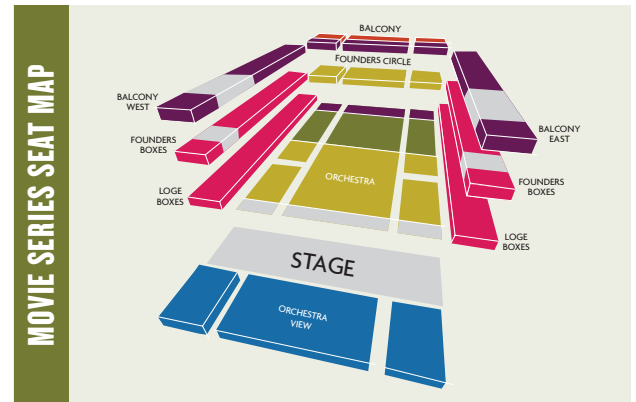

AMAZON MOVIE SERIES PRICING

SEATING PRICE LEVEL	5 Concerts
BOX	$430
LEVEL 1	$365
LEVEL 2	$320
LEVEL 3	$260
LEVEL 4	$225
LEVEL 5	$170