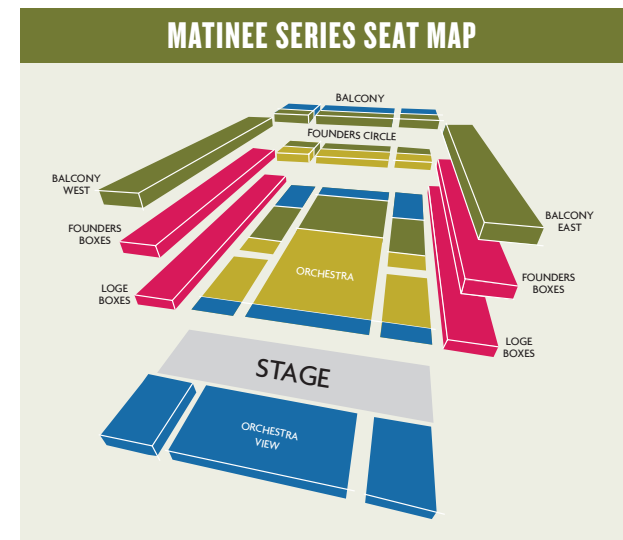

PACKAGES | SEAT MAPS

CLASSICAL SERIES	THU	HALF A FRI	HALF A SAT	HALF B FRI	HALF B SAT	FULL FRI	FULL SAT	MATINEE SUN
TIME	7:30 PM	7:30 PM	7:30 PM	7:30 PM	7:30 PM	7:30 PM	7:30 PM	2 PM
# OF CONCERTS	7	7	7	7	7	14	14	4
THE RITE OF SPRING	SEP 14	SEP 15	SEP 16			SEP 15	SEP 16	
BRAHMS, BACH, AND MONTGOMERY					SEP 30		SEP 30	OCT 1
TRIATHLON + FOUNTAINS AND PINES OF ROME		OCT 27	OCT 28			OCT 27	OCT 28	
COREA'S CONCERTO + ROMEO & JULIET	NOV 2			NOV 3	NOV 4	NOV 3	NOV 4	
COPLAND, PIAZZOLLA, AND ESTÉVEZ		NOV 17	NOV 18			NOV 17	NOV 18	
HANDEL'S MESSIAH				DEC 15		DEC 15		
PICTURES AT AN EXHIBITION				JAN 5	JAN 6	JAN 5	JAN 6	JAN 7
CLYNE, MOZART, AND PROKOFIEV		FEB 2	FEB 3			FEB 2	FEB 3	
ELGAR'S ENIGMA	FEB 22			FEB 23	FEB 24	FEB 23	FEB 24	
WEST SIDE STORY AND HARLEM	MAR 7	MAR 8	MAR 9			MAR 8	MAR 9	
BEETHOVEN AND SHOSTAKOVICH				APR 5	APR 6	APR 5	APR 6	
DAWSON, PRICE, AND GERSHWIN'S AMERICA		APR 12	APR 13			APR 12	APR 13	APR 14
BEETHOVEN VIOLIN CONCERTO	MAY 2			MAY 3	MAY 4	MAY 3	MAY 4	
MAHLER'S MONUMENTAL OPUS	MAY 16	MAY 17	MAY 18			MAY 17	MAY 18	
CARMINA BURANA	MAY 30			MAY 31	JUN 1	MAY 31	JUN 1	JUN 2

SUBSCRIBE NOW

NashvilleSymphony.org/SeasonTickets
615.687.6400

QUESTIONS?

Email: Tickets@NashvilleSymphony.org

CLASSICAL SERIES PRICING

SEATING PRICE LEVEL	14 Concerts	7 Concerts	4 Concerts
BOX	$1,770	$951	$432
LEVEL 1	$1,196	$643	$312
LEVEL 2	$874	$475	$228
LEVEL 3	$622	$335	$160
LEVEL 4	$454	$251	

Programs, artists, dates, and prices subject to change.