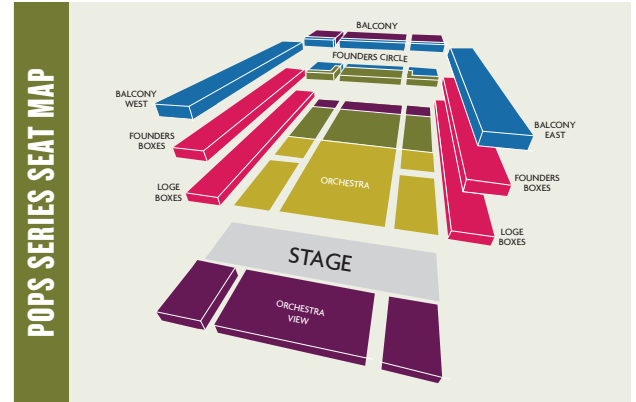

FIRSTBANK POPS SERIES PRICING

SEATING PRICE LEVEL	7 Concerts
BOX	\$1,042
LEVEL 1	\$734
LEVEL 2	\$552
LEVEL 3	\$419
LEVEL 4	\$272

AMAZON MOVIE SERIES	SAT 7:30 PM	SUN 2 PM
# OF CONCERTS	5	5
HOCUS POCUS IN CONCERT	OCT 14	OCT 15
HOME ALONE IN CONCERT	DEC 2	DEC 3
ENCANTO IN CONCERT	MAR 16	MAR 17
HARRY POTTER AND THE DEATHLY HALLOWS PART 2 IN CONCERT	APR 27	APR 28
E.T. THE EXTRA-TERRESTRIAL IN CONCERT	MAY 25	MAY 26

JAZZ SERIES PRICING

SEATING PRICE LEVEL	4 Concerts
BOX	\$464
LEVEL 1	\$380
LEVEL 2	\$280
LEVEL 3	\$204
LEVEL 4	\$168

ANN & MONROE CARELL FAMILY TRUST FAMILY SERIES	SUN 3 PM
# OF CONCERTS	4
PIRATES! THE QUEST FOR BLACKBEARD'S TREASURE	OCT 22
PHILHARMONIA FANTASTIQUE	JAN 28
SLEEPOVER AT THE MUSEUM	MAR 24
THE UNICORN'S BIRTHDAY	MAY 12

FAMILY SERIES PRICING

SEATING PRICE LEVEL	4 Concerts
BOX	\$142
LEVEL 1	\$86
LEVEL 2	\$66