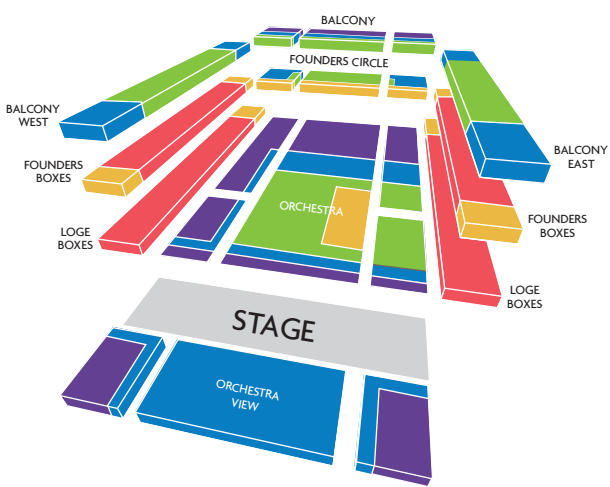

## 2022/23 SEASON SEATING MAPS

### FIRSTBANK POPS SERIES

SEATING PRICE LEVEL	8 Concert Price
BOX	\$1084
LEVEL 1	\$828
LEVEL 2	\$604
LEVEL 3	\$460
LEVEL 4	\$316

### JAZZ SERIES

SEATING PRICE LEVEL	4 Concert Price
BOX	\$456
LEVEL 1	\$344
LEVEL 2	\$248
LEVEL 3	\$184
LEVEL 4	\$136

### MOVIE SERIES

SEATING PRICE LEVEL	5 Concert Price
BOX	\$425
LEVEL 1	\$425
LEVEL 2	\$345
LEVEL 3	\$265
LEVEL 4	\$205