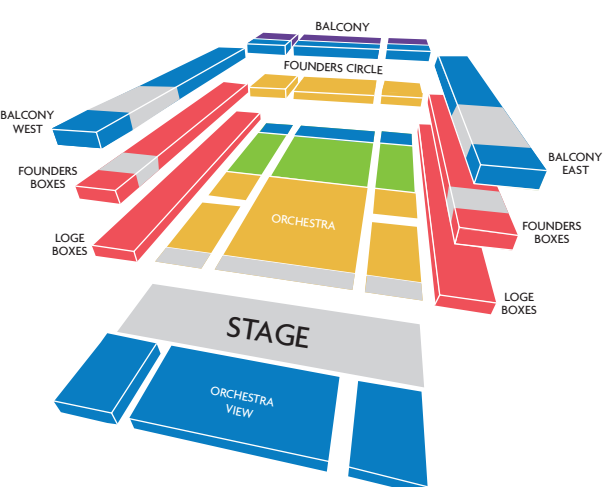

## 2022/23 SEASON SEATING MAPS

### FIRSTBANK POPS SERIES

SEATING PRICE LEVEL	8 Concert Price
BOX	\$1084
LEVEL 1	\$828
LEVEL 2	\$604
LEVEL 3	\$460
LEVEL 4	\$316

### JAZZ SERIES

SEATING PRICE LEVEL	4 Concert Price
BOX	\$456
LEVEL 1	\$344
LEVEL 2	\$248
LEVEL 3	\$184
LEVEL 4	\$136

### MOVIE SERIES

SEATING PRICE LEVEL	5 Concert Price
BOX	\$425
LEVEL 1	\$425
LEVEL 2	\$345
LEVEL 3	\$265
LEVEL 4	\$205