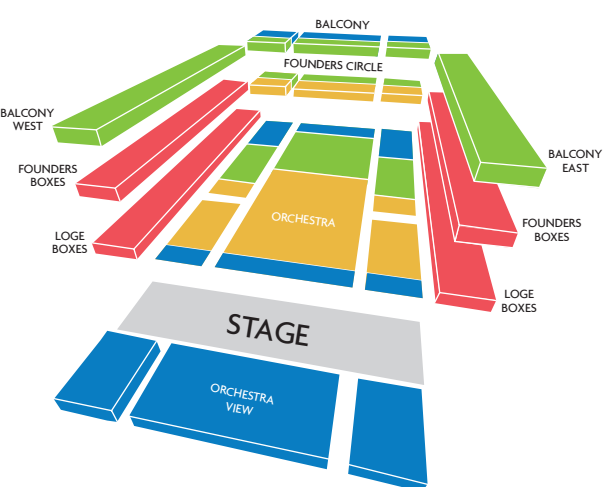

### FIRSTBANK POPS SERIES

SEATING PRICE LEVEL	8 Concert Price
BOX	\$1084
LEVEL 1	\$828
LEVEL 2	\$604
LEVEL 3	\$460
LEVEL 4	\$316

### JAZZ SERIES

SEATING PRICE LEVEL	4 Concert Price
BOX	\$456
LEVEL 1	\$344
LEVEL 2	\$248
LEVEL 3	\$184
LEVEL 4	\$136

### MOVIE SERIES

SEATING PRICE LEVEL	5 Concert Price
BOX	\$425
LEVEL 1	\$425
LEVEL 2	\$345
LEVEL 3	\$265
LEVEL 4	\$205

### FAMILY SERIES

SEATING PRICE LEVEL	4 Concert Price
BOX	\$142
LEVEL 1	\$86
LEVEL 2	\$66