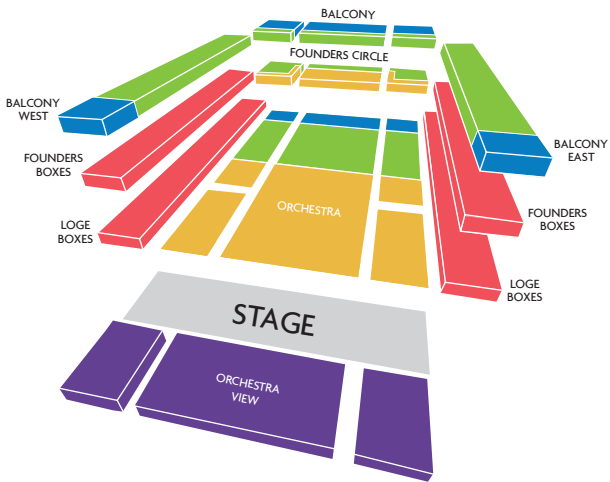

## 2022/23 SEASON SEATING MAPS

### FIRSTBANK POPS SERIES

SEATING PRICE LEVEL	8 Concert Price
BOX	\$1084
LEVEL 1	\$828
LEVEL 2	\$604
LEVEL 3	\$460
LEVEL 4	\$316

### JAZZ SERIES

SEATING PRICE LEVEL	4 Concert Price
BOX	\$456
LEVEL 1	\$344
LEVEL 2	\$248
LEVEL 3	\$184
LEVEL 4	\$136

### MOVIE SERIES

SEATING PRICE LEVEL	5 Concert Price
BOX	\$425
LEVEL 1	\$425
LEVEL 2	\$345
LEVEL 3	\$265
LEVEL 4	\$205