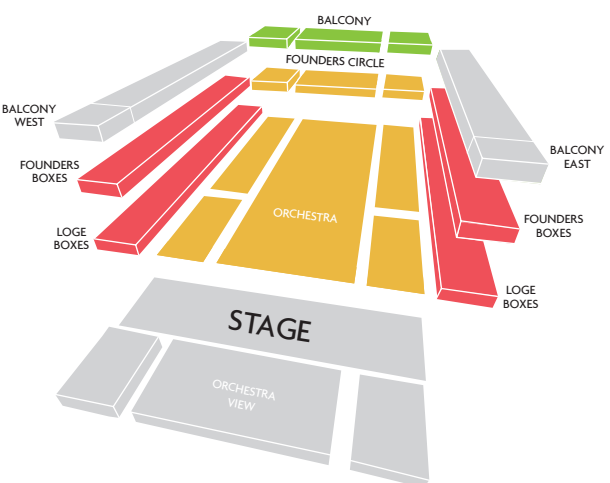

## 2022/23 SEASON SEATING MAPS

### FIRSTBANK POPS SERIES

SEATING PRICE LEVEL	8 Concert Price
BOX	\$1084
LEVEL 1	\$828
LEVEL 2	\$604
LEVEL 3	\$460
LEVEL 4	\$316

### JAZZ SERIES

SEATING PRICE LEVEL	4 Concert Price
BOX	\$456
LEVEL 1	\$344
LEVEL 2	\$248
LEVEL 3	\$184
LEVEL 4	\$136

### MOVIE SERIES

SEATING PRICE LEVEL	5 Concert Price
BOX	\$425
LEVEL 1	\$425
LEVEL 2	\$345
LEVEL 3	\$265
LEVEL 4	\$205