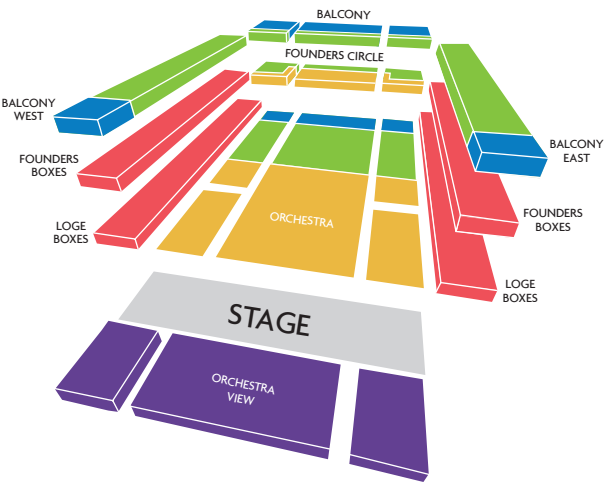

## 2022/23 SEASON SEATING MAPS

### FIRSTBANK POPS SERIES

SEATING PRICE LEVEL	8 Concert Price
BOX	\$1084
LEVEL 1	\$828
LEVEL 2	\$604
LEVEL 3	\$460
LEVEL 4	\$316

### JAZZ SERIES

SEATING PRICE LEVEL	4 Concert Price
BOX	\$456
LEVEL 1	\$344
LEVEL 2	\$248
LEVEL 3	\$184
LEVEL 4	\$136

### MOVIE SERIES

SEATING PRICE LEVEL	5 Concert Price
BOX	\$425
LEVEL 1	\$425
LEVEL 2	\$345
LEVEL 3	\$265
LEVEL 4	\$205